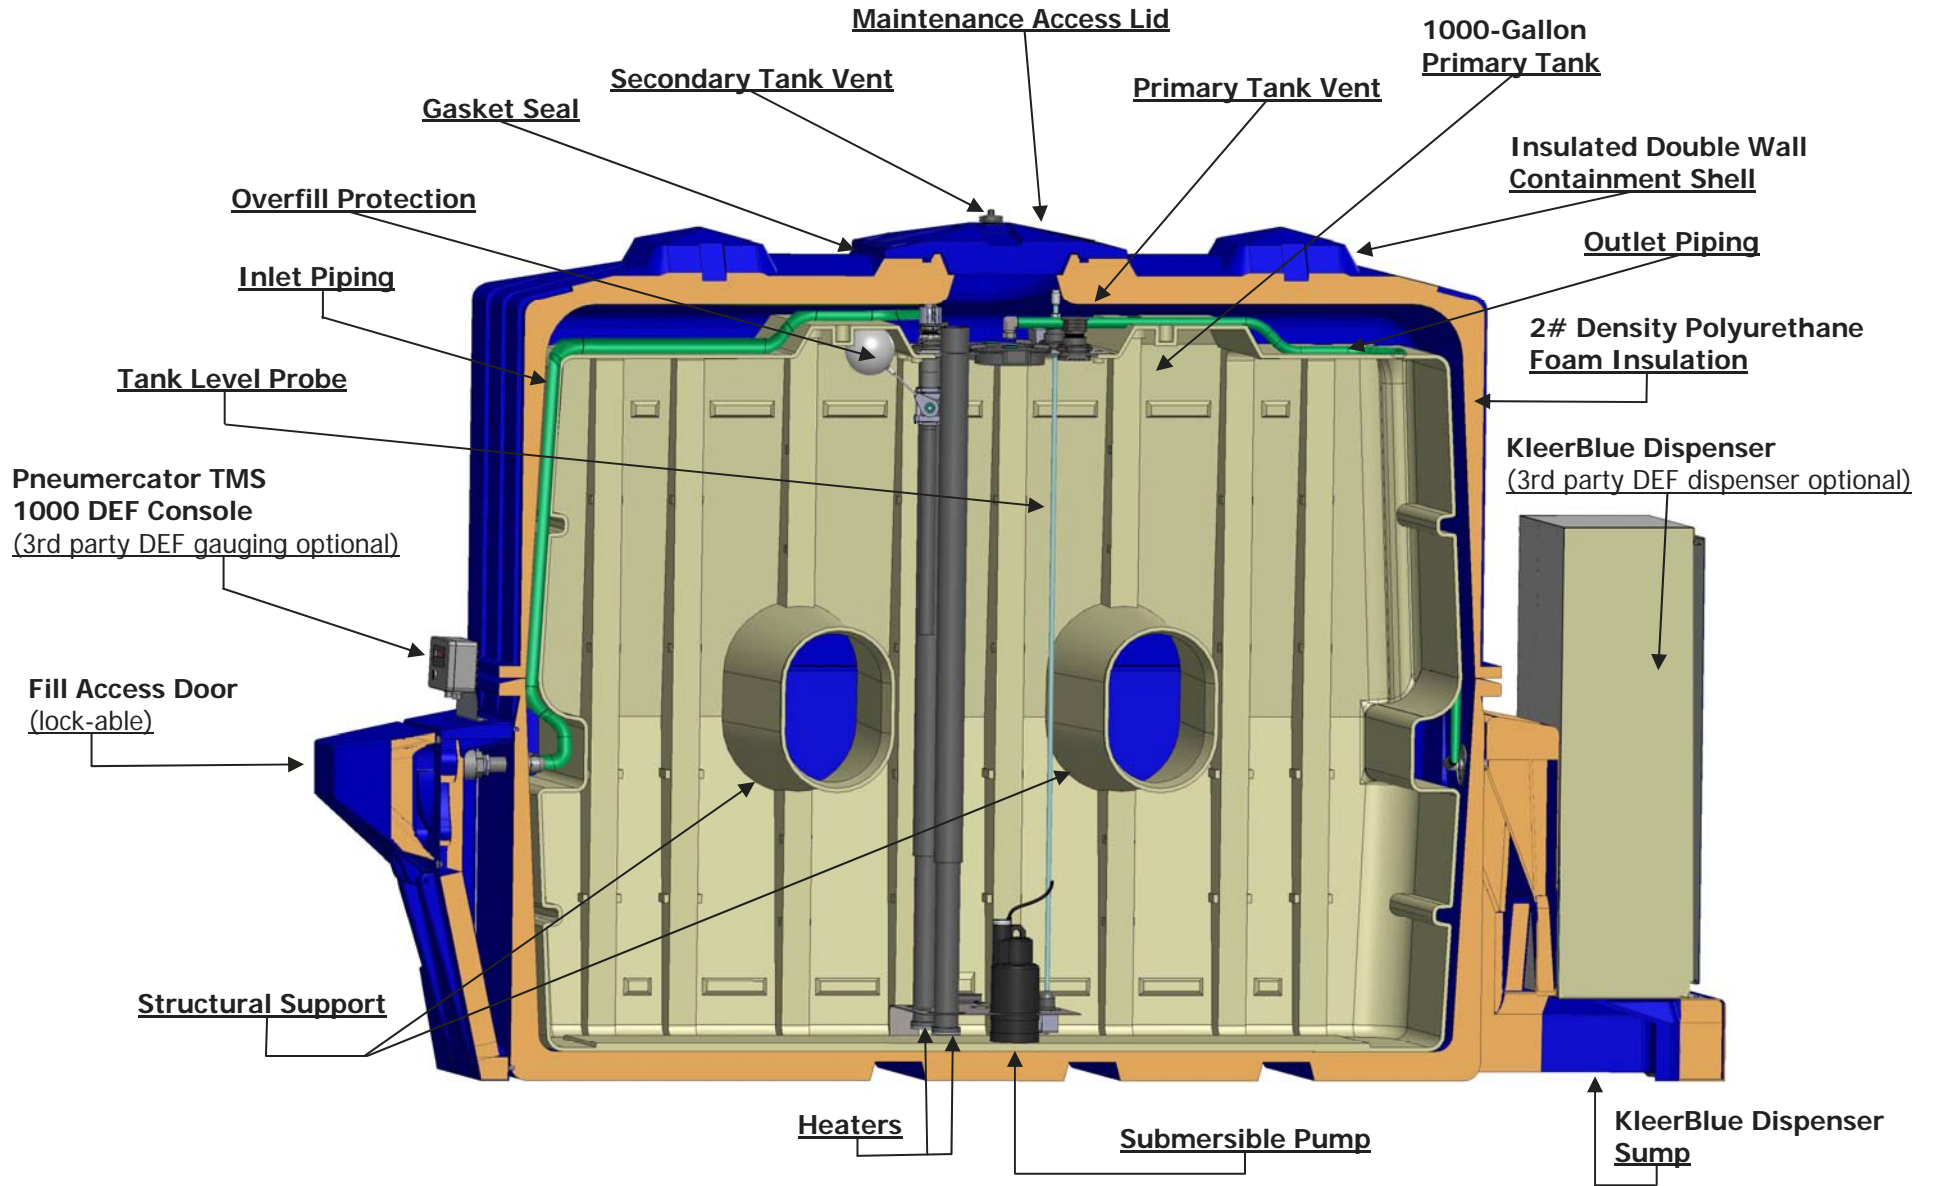

Preliminary

KlearBlue™ 1000-Gallon DEF Insulated, Heated Storage Tank, Section View
Separation By Design